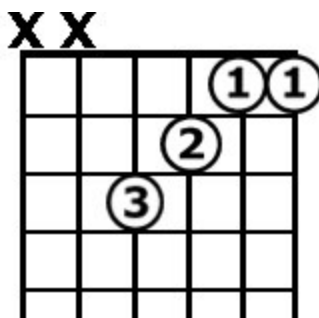

C Ionian (Diatonic Major) Chord Forms

These Guitar Chord Forms are for use with the **JAM ALONG MODAL1 CD**, available from JamAlongCDs.com.

Open Chords

C

C major
Root Position

C/E

C major over E
First Inversion

C/G

C major over G
Second Inversion

Am7

A minor 7
Root Position

F

F major
Root Position

F/A

F major over A
First Inversion

G

G major
Root Position

G/B

G major over B
First Inversion

G/D

G major over D
Second Inversion

Moveable Bar (Barre) Chords

The Moveable Chord Forms shown on this page have the root of the chord as its lowest note. These forms can be placed anywhere on the guitar fretboard. The note that is under the root finger in the form will name the chord.

E String Root

C: Fret 8
F: Fret 1
G: Fret 3

MAJOR

A String Root

C: Fret 3
F: Fret 8
G: Fret 10

E String Root

Am: Fret 5
Dm: Fret 10
Em: Fret 12

MINOR