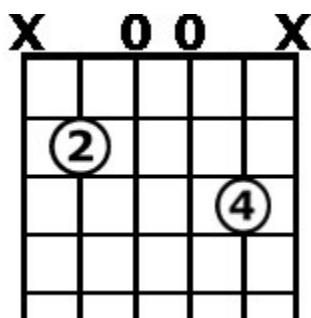

C Ionian (Diatonic Major) Chord Forms

These Guitar Chord Forms are for use with the **JAM ALONG MODAL1 CD**, available from JamAlongCDs.com.

Open Chords

C

C major
Root Position

C/E

C major over E
First Inversion

C/G

C major over G
Second Inversion

Am7

A minor 7
Root Position

F

F major
Root Position

F/A

F major over A
First Inversion

G

G major
Root Position

G/B

G major over B
First Inversion

G/D

G major over D
Second Inversion

Moveable Bar (Barre) Chords

The Moveable Chord Forms shown on this page have the root of the chord as its lowest note. These forms can be placed anywhere on the guitar fretboard. The note that is under the root finger in the form will name the chord.