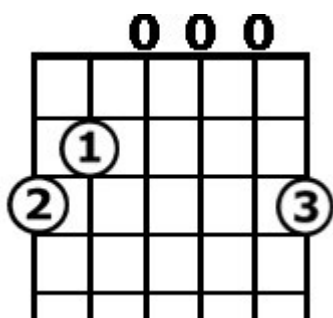

C Ionian (Diatonic Major) Chord Forms

These Guitar Chord Forms are for use with the **JAM ALONG MODAL1 CD**, available from JamAlongCDs.com.

Open Chords

C

C major
Root Position

C/E

C major over E
First Inversion

C/G

C major over G
Second Inversion

Am7

A minor 7
Root Position

F

F major
Root Position

F/A

F major over A
First Inversion

G

G major
Root Position

G/B

G major over B
First Inversion

G/D

G major over D
Second Inversion

Moveable Bar (Barre) Chords

The Moveable Chord Forms shown on this page have the root of the chord as its lowest note. These forms can be placed anywhere on the guitar fretboard. The note that is under the root finger in the form will name the chord.

A String Root

Am: Fret 12
Dm: Fret 5
Em: Fret 7