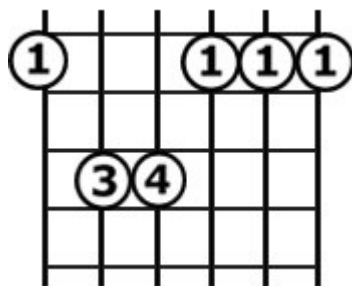

C/G

C major over G
Second Inversion

Am7

A minor 7
Root Position

F

F major
Root Position

F/A

F major over A
First Inversion

G

G major
Root Position

G/B

G major over B
First Inversion

G/D

G major over D
Second Inversion

Moveable Bar (Barre) Chords

The Moveable Chord Forms shown on this page have the root of the chord as its lowest note. These forms can be placed anywhere on the guitar fretboard. The note that is under the root finger in the form will name the chord.

E String Root

C: Fret 8
F: Fret 1
G: Fret 3

MAJOR

A String Root

C: Fret 3
F: Fret 8
G: Fret 10

E String Root

Am: Fret 5
Dm: Fret 10
Em: Fret 12

MINOR

A String Root

Am: Fret 12
Dm: Fret 5
Em: Fret 7