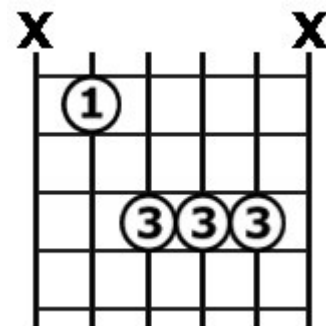

C/G

C major over G
Second Inversion

Am7

A minor 7
Root Position

F

F major
Root Position

F/A

F major over A
First Inversion

G

G major
Root Position

G/B

G major over B
First Inversion

G/D

G major over D
Second Inversion

Moveable Bar (Barre) Chords

The Moveable Chord Forms shown on this page have the root of the chord as its lowest note. These forms can be placed anywhere on the guitar fretboard. The note that is under the root finger in the form will name the chord.

E String Root

C: Fret 8
F: Fret 1
G: Fret 3

MAJOR

A String Root

C: Fret 3
F: Fret 8
G: Fret 10

E String Root

Am: Fret 5
Dm: Fret 10
Em: Fret 12

MINOR

A String Root

Am: Fret 12
Dm: Fret 5
Em: Fret 7