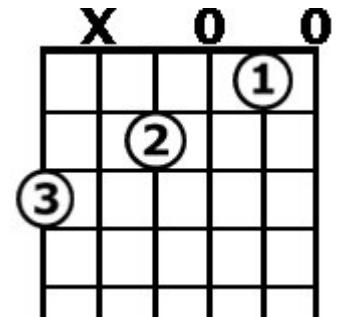

C Ionian (Diatonic Major) Chord Forms

These Guitar Chord Forms are for use with the **JAM ALONG MODAL1 CD**, available from JamAlongCDs.com.

Open Chords

C

C major
Root Position

C/E

C major over E
First Inversion

C/G

C major over G
Second Inversion

Am7

A minor 7
Root Position

F

F major
Root Position

F/A

F major over A
First Inversion

G

G major
Root Position

G/B

G major over B
First Inversion

G/D

G major over D
Second Inversion

Moveable Bar (Barre) Chords

The Moveable Chord Forms shown on this page have the root of the chord as its lowest note. These forms can be placed anywhere on the guitar fretboard. The note that is under the root finger in the form will name the chord.

A String Root

Am: Fret 12
Dm: Fret 5
Em: Fret 7