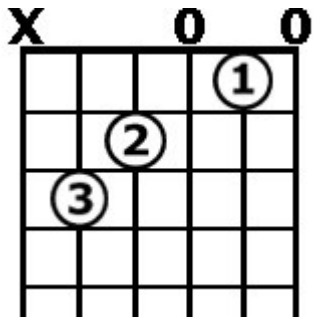

C Ionian (Diatonic Major) Chord Forms

These Guitar Chord Forms are for use with the **JAM ALONG MODAL1 CD**, available from JamAlongCDs.com.

Open Chords

C

C major
Root Position

C/E

C major over E
First Inversion

C/G

C major over G
Second Inversion

Am7

A minor 7
Root Position

F

F major
Root Position

F/A

F major over A
First Inversion

G

G major
Root Position

G/B

G major over B
First Inversion

G/D

G major over D
Second Inversion

Moveable Bar (Barre) Chords

The Moveable Chord Forms shown on this page have the root of the chord as its lowest note. These forms can be placed anywhere on the guitar fretboard. The note that is under the root finger in the form will name the chord.

A String Root

Am: Fret 12
Dm: Fret 5
Em: Fret 7