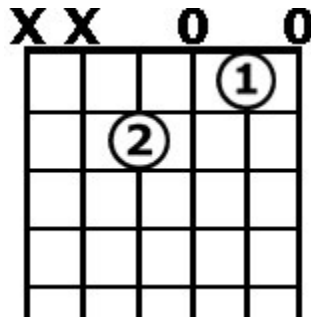

C Ionian (Diatonic Major) Chord Forms

These Guitar Chord Forms are for use with the **JAM ALONG MODAL1 CD**, available from JamAlongCDs.com.

Open Chords

C

C major
Root Position

C/E

C major over E
First Inversion

C/G

C major over G
Second Inversion

Am7

A minor 7
Root Position

F

F major
Root Position

F/A

F major over A
First Inversion

G

G major
Root Position

G/B

G major over B
First Inversion

G/D

G major over D
Second Inversion

Moveable Bar (Barre) Chords

The Moveable Chord Forms shown on this page have the root of the chord as its lowest note. These forms can be placed anywhere on the guitar fretboard. The note that is under the root finger in the form will name the chord.

A String Root

Am: Fret 12
Dm: Fret 5
Em: Fret 7