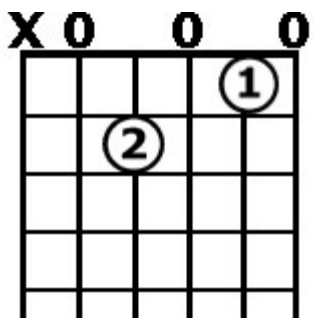

C Ionian (Diatonic Major) Chord Forms

These Guitar Chord Forms are for use with the **JAM ALONG MODAL1 CD**, available from JamAlongCDs.com.

Open Chords

C

C major
Root Position

C/E

C major over E
First Inversion

C/G

C major over G
Second Inversion

Am7

A minor 7
Root Position

F

F major
Root Position

F/A

F major over A
First Inversion

G

G major
Root Position

G/B

G major over B
First Inversion

G/D

G major over D
Second Inversion

Moveable Bar (Barre) Chords

The Moveable Chord Forms shown on this page have the root of the chord as its lowest note. These forms can be placed anywhere on the guitar fretboard. The note that is under the root finger in the form will name the chord.

A String Root

Am: Fret 12
Dm: Fret 5
Em: Fret 7