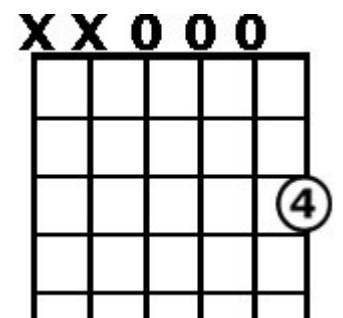

C/G

C major over G
Second Inversion

Am7

A minor 7
Root Position

F

F major
Root Position

F/A

F major over A
First Inversion

G

G major
Root Position

G/B

G major over B
First Inversion

G/D

G major over D
Second Inversion

Moveable Bar (Barre) Chords

The Moveable Chord Forms shown on this page have the root of the chord as its lowest note. These forms can be placed anywhere on the guitar fretboard. The note that is under the root finger in the form will name the chord.

E String Root

C: Fret 8
F: Fret 1
G: Fret 3

MAJOR

A String Root

C: Fret 3
F: Fret 8
G: Fret 10

E String Root

Am: Fret 5
Dm: Fret 10
Em: Fret 12

MINOR