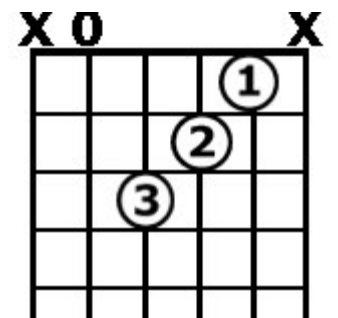

C Ionian (Diatonic Major) Chord Forms

These Guitar Chord Forms are for use with the **JAM ALONG MODAL1 CD**, available from JamAlongCDs.com.

Open Chords

C

C major
Root Position

C/E

C major over E
First Inversion

C/G

C major over G
Second Inversion

Am7

A minor 7
Root Position

F

F major
Root Position

F/A

F major over A
First Inversion

G

G major
Root Position

G/B

G major over B
First Inversion

G/D

G major over D
Second Inversion

Moveable Bar (Barre) Chords

The Moveable Chord Forms shown on this page have the root of the chord as its lowest note. These forms can be placed anywhere on the guitar fretboard. The note that is under the root finger in the form will name the chord.

E String Root

C: Fret 8
F: Fret 1
G: Fret 3

MAJOR

A String Root

C: Fret 3
F: Fret 8
G: Fret 10

E String Root

Am: Fret 5
Dm: Fret 10
Em: Fret 12

MINOR