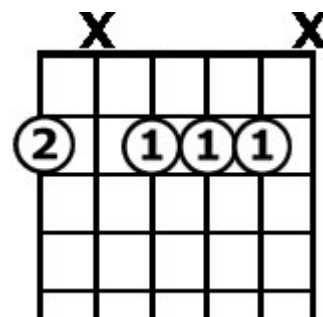

A & G Ionian (Diatonic Major) Chord Forms

These Guitar Chord Forms are for use with the **JAM ALONG MODAL1 CD**, available from JamAlongCDs.com.

Chords for A Major Section

A

A major
Root Position

E/G#

E major over G#
First Inversion

F#m7

F# minor seven
Root Position

A/E

A major over E
Second Inversion

D/F#

D major over F#
First Inversion

E

E major
Root Position

A/E

A major over E
Second Inversion

E7

E seven
Partial (no 3rd)

Chords for G Major Section

C

C major
Root Position

G/B

E minor
Root Position