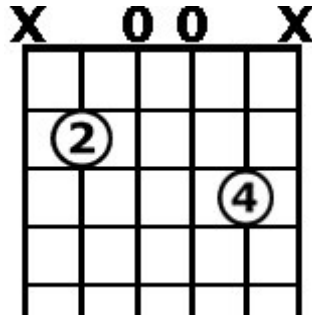

A & G Ionian (Diatonic Major) Chord Forms

These Guitar Chord Forms are for use with the **JAM ALONG MODAL1 CD**, available from JamAlongCDs.com.

Chords for A Major Section

A

A major
Root Position

E/G#

E major over G#
First Inversion

F#m7

F# minor seven
Root Position

A/E

A major over E
Second Inversion

D/F#

D major over F#
First Inversion

E

E major
Root Position

A/E

A major over E
Second Inversion

E7

E seven
Partial (no 3rd)

Chords for G Major Section

C

C major
Root Position

G/B

G major over B
First Inversion

Am7

A minor seven
Root Position

D/F#

D major over F#
First Inversion

G

G major
Root Position

Em