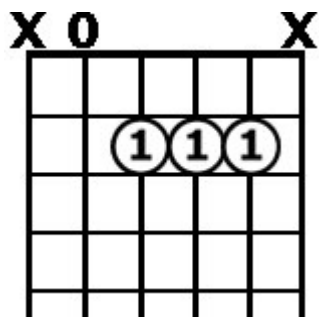

A & G Ionian (Diatonic Major) Chord Forms

These Guitar Chord Forms are for use with the **JAM ALONG MODAL1 CD**, available from JamAlongCDs.com.

Chords for A Major Section

A

A major
Root Position

E/G#

E major over G#
First Inversion

F#m7

F# minor seven
Root Position

A/E

A major over E
Second Inversion

D/F#

D major over F#
First Inversion

E

E major
Root Position

A/E

A major over E
Second Inversion

E7

E seven
Partial (no 3rd)

Chords for G Major Section

C

C major
Root Position

G/B

E minor
Root Position