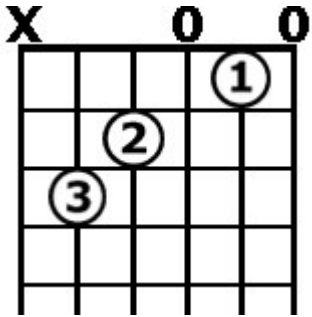

A & G Ionian (Diatonic Major) Chord Forms

These Guitar Chord Forms are for use with the **JAM ALONG MODAL1 CD**, available from JamAlongCDs.com.

Chords for A Major Section

A

A major
Root Position

E/G#

E major over G#
First Inversion

F#m7

F# minor seven
Root Position

A/E

A major over E
Second Inversion

D/F#

D major over F#
First Inversion

E

E major
Root Position

A/E

A major over E
Second Inversion

E7

E seven
Partial (no 3rd)

Chords for G Major Section

C

C major
Root Position

G/B

G major over B
First Inversion

Am7

A minor seven
Root Position

D/F#

D major over F#
First Inversion

G

G major
Root Position

Em