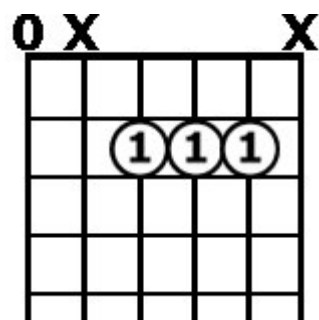

A & G Ionian (Diatonic Major) Chord Forms

These Guitar Chord Forms are for use with the **JAM ALONG MODAL1 CD**, available from JamAlongCDs.com.

Chords for A Major Section

A

A major
Root Position

E/G#

E major over G#
First Inversion

F#m7

F# minor seven
Root Position

A/E

A major over E
Second Inversion

D/F#

D major over F#
First Inversion

E

E major
Root Position

A/E

A major over E
Second Inversion

E7

E seven
Partial (no 3rd)

Chords for G Major Section

C

C major
Root Position

G/B

E minor
Root Position