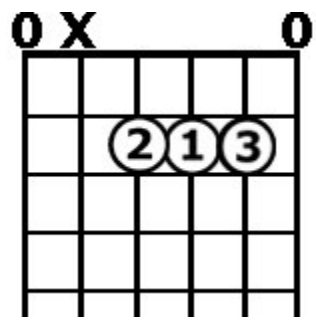

A & G Ionian (Diatonic Major) Chord Forms

These Guitar Chord Forms are for use with the **JAM ALONG MODAL1 CD**, available from JamAlongCDs.com.

Chords for A Major Section

A

A major
Root Position

E/G#

E major over G#
First Inversion

F#m7

F# minor seven
Root Position

A/E

A major over E
Second Inversion

D/F#

D major over F#
First Inversion

E

E major
Root Position

A/E

A major over E
Second Inversion

E7

E seven
Partial (no 3rd)

Chords for G Major Section

C

C major
Root Position

G/B