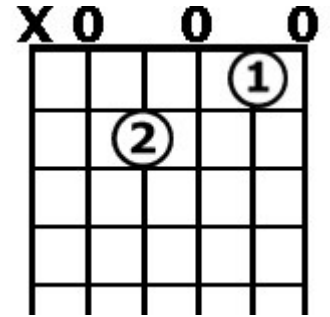

A & G Ionian (Diatonic Major) Chord Forms

These Guitar Chord Forms are for use with the **JAM ALONG MODAL1 CD**, available from JamAlongCDs.com.

Chords for A Major Section

A

A major
Root Position

E/G#

E major over G#
First Inversion

F#m7

F# minor seven
Root Position

A/E

A major over E
Second Inversion

D/F#

D major over F#
First Inversion

E

E major
Root Position

A/E

A major over E
Second Inversion

E7

E seven
Partial (no 3rd)

Chords for G Major Section

C

C major
Root Position

G/B

G major over B
First Inversion

Am7

A minor seven
Root Position

D/F#

D major over F#
First Inversion

G

G major
Root Position

Em