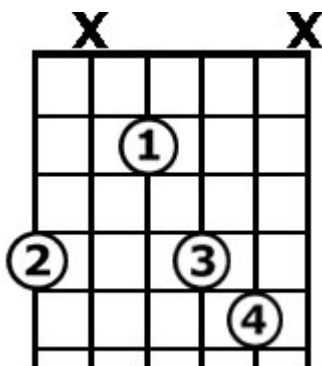

A & G Ionian (Diatonic Major) Chord Forms

These Guitar Chord Forms are for use with the **JAM ALONG MODAL1 CD**, available from JamAlongCDs.com.

Chords for A Major Section

A

A major
Root Position

E/G#

E major over G#
First Inversion

F#m7

F# minor seven
Root Position

A/E

A major over E
Second Inversion

D/F#

D major over F#
First Inversion

E

E major
Root Position

A/E

A major over E
Second Inversion

E7

E seven
Partial (no 3rd)

Chords for G Major Section

C

C major
Root Position

G/B

G major over B
First Inversion

Am7

A minor seven
Root Position

D/F#

D major over F#
First Inversion

G

G major
Root Position

Em