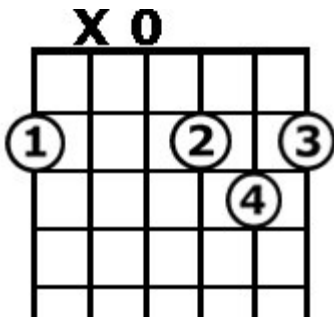

A & G Ionian (Diatonic Major) Chord Forms

These Guitar Chord Forms are for use with the **JAM ALONG MODAL1 CD**, available from JamAlongCDs.com.

Chords for A Major Section

A

A major
Root Position

E/G#

E major over G#
First Inversion

F#m7

F# minor seven
Root Position

A/E

A major over E
Second Inversion

D/F#

D major over F#
First Inversion

E

E major
Root Position

A/E

A major over E
Second Inversion

E7

E seven
Partial (no 3rd)

Chords for G Major Section

C

C major
Root Position

G/B

G major over B
First Inversion

Am7

A minor seven
Root Position

D/F#

D major over F#
First Inversion

G

G major
Root Position

Em