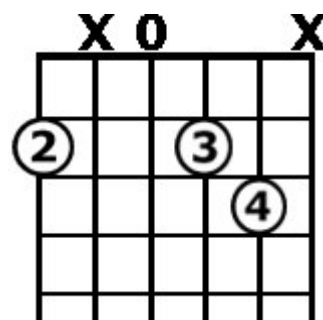

A & G Ionian (Diatonic Major) Chord Forms

These Guitar Chord Forms are for use with the **JAM ALONG MODAL1 CD**, available from JamAlongCDs.com.

Chords for A Major Section

A

A major
Root Position

E/G#

E major over G#
First Inversion

F#m7

F# minor seven
Root Position

A/E

A major over E
Second Inversion

D/F#

D major over F#
First Inversion

E

E major
Root Position

A/E

A major over E
Second Inversion

E7

E seven
Partial (no 3rd)

Chords for G Major Section

C

C major
Root Position

G/B

G major over B
First Inversion

Am7

A minor seven
Root Position

D/F#

D major over F#
First Inversion

G

G major
Root Position

Em