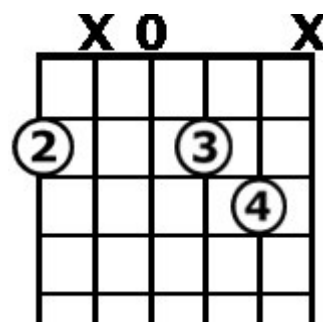

A & G Ionian (Diatonic Major) Chord Forms

These Guitar Chord Forms are for use with the **JAM ALONG MODAL1 CD**, available from JamAlongCDs.com.

Chords for A Major Section

A

A major
Root Position

E/G#

E major over G#
First Inversion

F#m7

F# minor seven
Root Position

A/E

A major over E
Second Inversion

D/F#

D major over F#
First Inversion

E

E major
Root Position

A/E

A major over E
Second Inversion

E7

E seven
Partial (no 3rd)

Chords for G Major Section

C

C major
Root Position

G/B

G major over B
First Inversion

Am7

A minor seven
Root Position

D/F#

D major over F#
First Inversion

G

G major
Root Position

Em