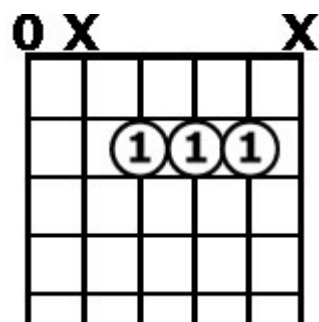

A & G Ionian (Diatonic Major) Chord Forms

These Guitar Chord Forms are for use with the **JAM ALONG MODAL1 CD**, available from JamAlongCDs.com.

Chords for A Major Section

A

A major
Root Position

E/G#

E major over G#
First Inversion

F#m7

F# minor seven
Root Position

A/E

A major over E
Second Inversion

D/F#

D major over F#
First Inversion

E

E major
Root Position

A/E

A major over E
Second Inversion

E7

E seven
Partial (no 3rd)

Chords for G Major Section

C

C major
Root Position

G/B

E minor
Root Position