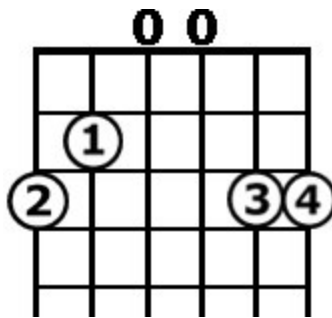

A & G Ionian (Diatonic Major) Chord Forms

These Guitar Chord Forms are for use with the **JAM ALONG MODAL1 CD**, available from JamAlongCDs.com.

Chords for A Major Section

A

A major
Root Position

E/G#

E major over G#
First Inversion

F#m7

F# minor seven
Root Position

A/E

A major over E
Second Inversion

D/F#

D major over F#
First Inversion

E

E major
Root Position

A/E

A major over E
Second Inversion

E7

E seven
Partial (no 3rd)

Chords for G Major Section

C

C major
Root Position

G/B

G major over B
First Inversion

Am7

A minor seven
Root Position

D/F#

D major over F#
First Inversion

G

G major
Root Position

Em