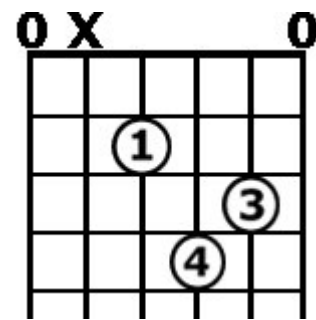

A & G Ionian (Diatonic Major) Chord Forms

These Guitar Chord Forms are for use with the **JAM ALONG MODAL1 CD**, available from JamAlongCDs.com.

Chords for A Major Section

A

A major
Root Position

E/G#

E major over G#
First Inversion

F#m7

F# minor seven
Root Position

A/E

A major over E
Second Inversion

D/F#

D major over F#
First Inversion

E

E major
Root Position

A/E

A major over E
Second Inversion

E7

E seven
Partial (no 3rd)

Chords for G Major Section

C

C major
Root Position

G/B