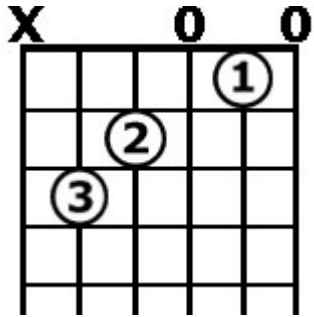

A & G Ionian (Diatonic Major) Chord Forms

These Guitar Chord Forms are for use with the **JAM ALONG MODAL1 CD**, available from JamAlongCDs.com.

Chords for A Major Section

A

A major
Root Position

E/G#

E major over G#
First Inversion

F#m7

F# minor seven
Root Position

A/E

A major over E
Second Inversion

D/F#

D major over F#
First Inversion

E

E major
Root Position

A/E

A major over E
Second Inversion

E7

E seven
Partial (no 3rd)

Chords for G Major Section

C

C major
Root Position

G/B

G major over B
First Inversion

Am7

A minor seven
Root Position

D/F#

D major over F#
First Inversion

G

G major
Root Position

Em