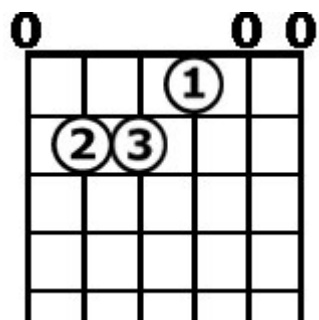

A & G Ionian (Diatonic Major) Chord Forms

These Guitar Chord Forms are for use with the **JAM ALONG MODAL1 CD**, available from JamAlongCDs.com.

Chords for A Major Section

A

A major
Root Position

E/G#

E major over G#
First Inversion

F#m7

F# minor seven
Root Position

A/E

A major over E
Second Inversion

D/F#

D major over F#
First Inversion

E

E major
Root Position

A/E

A major over E
Second Inversion

E7

E seven
Partial (no 3rd)

Chords for G Major Section

C

C major
Root Position

G/B